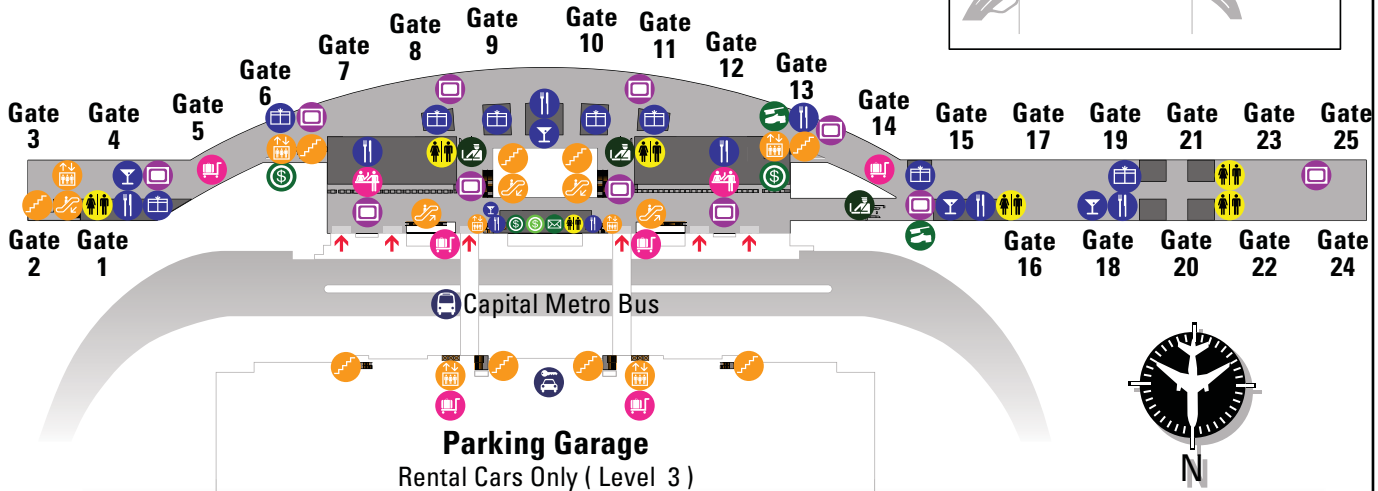

## L E G E N D

General Information	Icon	Retail/Food/Bars	Icon	Airlines	Gates
Entrance & Exit	↑	Retail Stores	🛍️	Delta Air Lines	3, 5, 6
Restrooms	🚻	Restaurants	🍽️	Alaska Airlines	5
Elevators	🛗	Cocktail Lounges	🍸	Southwest Airlines	7 to 12
Escalators	🚶	<b>Ticket &amp; Baggage</b>	<b>Icon</b>	American Airlines	13, 14, 15, 17
Stairs	🚶	Ticket Counters	🎫	Continental Airlines	16, 18 & 22
Security	🛡️	Baggage Carts	🛒	JetBlue Airways	19
Flight Information	📺	<b>Services</b>	<b>Icon</b>	US Airways	20
<b>Transportation</b>	<b>Icon</b>	ATMs	💰	United Airlines & United Express	21 & 23
Capital Metro Bus	🚌	Currency Exchange	💵	Frontier Airlines	24
Rental Cars	🚗	Shoe Shine Booths	👞		
		Postal Box & Stamps	✉️		